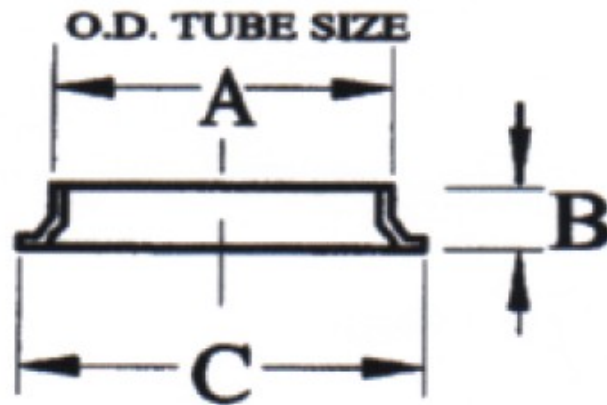

RJT Reducing Weld Liner

SIZE	DIM B	DIM C
1 1/2" x 1"	29	54
2" x 1"	30	66.7
2" x 1 1/2"	13	66.7
2 1/2" x 1 1/2"	13	79.4
2 1/2" x 2"	13	79.4
3" x 1 1/2"	15	92.1
3" x 2"	13	92.1
3" x 2 1/2"	13	92.1
4" x 2 1/2"	28	117.8
4" x 3"	28	117.8