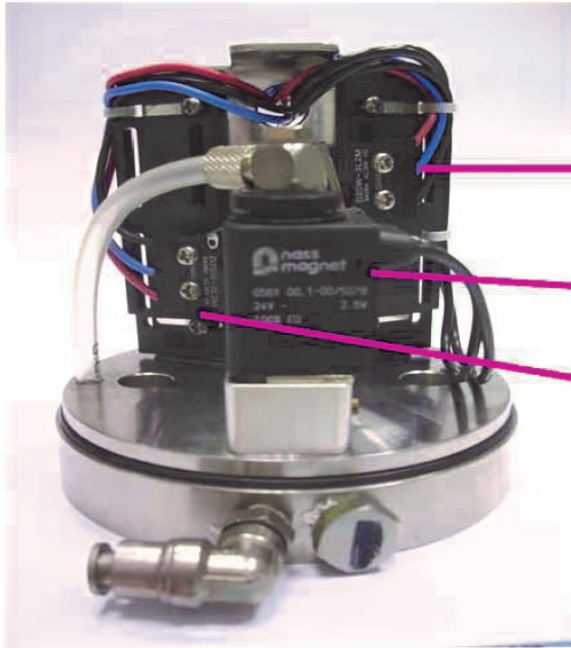

## Actuator Top Box Wiring Diagram

Micro switch

■ **CONTACT FORM**

\* Indicates lead wire color