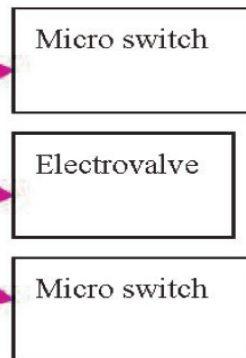

## Actuator Top Box Wiring Diagram

Micro switch

■ **CONTACT FORM**

\* Indicates lead wire color