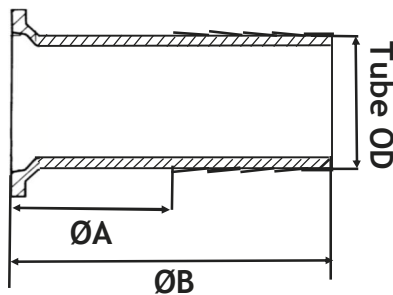

Hose Tail

Plain Hose Tail

Tube OD		A	B	CODE
Inch	mm	mm	mm	
0.5	12.7	27	60	A103-050
0.75	19.01	22	60	A103-075
1	25.4	30	80	A103-1010
1.5	38.1	37	85	A103-1515
2	50.8	37	85	A103-2020
2.5	63.5	47	95	A103-2525
3	76.2	50	100	A103-3030
4	101.6	60	120	A103-4040

Clamp Hose Liner

Tube OD		A	B	CODE
Inch	mm	mm	mm	
0.5	12.7	48.5	81.5	E103-050
0.75	19.01	43.5	81.5	E103-075
1	25.4	51.5	101.5	E103-10
1.5	38.1	58.5	106.5	E103-15
2	50.8	58.5	106.5	E103-20
2.5	63.5	68.5	116.5	E103-25
3	76.2	71.5	121.5	E103-30
4	101.6	81.5	141.5	E103-40

Hose Tail

RJT Female Hose Liner

Tube OD		A	B	CODE
Inch	mm	mm	mm	
1	25.4	42.7	92.7	A103-10
1.5	38.1	49.7	97.7	A103-15
2	50.8	49.7	97.7	A103-20
2.5	63.5	59.7	107.7	A103-25
3	76.2	62.7	112.7	A103-30
4	101.6	72.7	132.7	A103-40