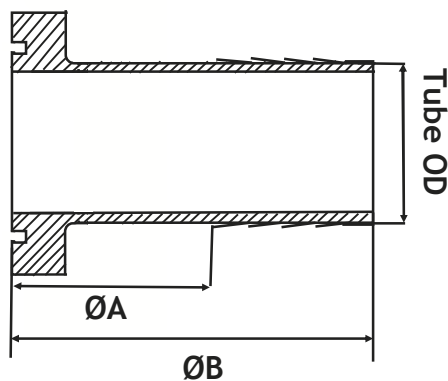

Note: This is not a stock item and would be made to order

IDF Male Hose Liner

Tube OD		A	B	CODE
Inch	mm	mm	mm	
1	25.4	51.5	101.5	MTO
1.5	38.1	58.5	106.5	MTO
2	50.8	58.5	106.5	MTO
2.5	63.5	68.5	116.5	MTO
3	76.2	71.5	121.5	MTO
4	101.6	90.0	150.0	MTO

Note: This is not a stock item and would be made to order

Hose Tail

SMS Female Hose Liner

Tube OD		A	B	CODE
Inch	mm	mm	mm	
1	25.4	47	97	MTO
1.5	38.1	57	105	MTO
2	50.8	57	105	MTO
2.5	63.5	72	120	MTO
3	76.2	80	130	MTO
4	101.6	79	139	MTO

Note: This is not a stock item and would be made to order

SMS Male Hose Liner

Tube OD		A	B	CODE
Inch	mm	mm	mm	
1	25.4	45	95	MTO
1.5	38.1	60	108	MTO
2	50.8	62	110	MTO
2.5	63.5	77	125	MTO
3	76.2	85	135	MTO
4	101.6	89	149	MTO