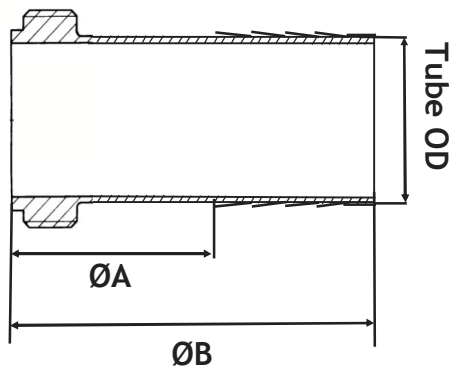

RJT Male Hose Liner

Tube OD		A	B	CODE
Inch	mm	mm	mm	
1	25.4	56.3	106.3	A104-10
1.5	38.1	63.3	111.3	A104-15
2	50.8	63.3	111.3	A104-20
2.5	63.5	73.3	121.3	A104-25
3	76.2	76.3	126.3	A104-30
4	101.6	86.3	146.3	A104-40

Note: This is not a stock item and would be made to order

Hose Tail

IDF Female Hose Liner

Tube OD		A	B	CODE
Inch	mm	mm	mm	
1	25.4	51.5	101.5	B103-10
1.5	38.1	58.5	106.5	B103-15
2	50.8	58.5	106.5	B103-20
2.5	63.5	68.5	116.5	B103-25
3	76.2	71.5	121.5	B103-30
4	101.6	90.0	150.0	B103-40

Note: This is not a stock item and would be made to order

IDF Male Hose Liner

Tube OD		A	B	CODE
Inch	mm	mm	mm	
1	25.4	51.5	101.5	MTO
1.5	38.1	58.5	106.5	MTO
2	50.8	58.5	106.5	MTO
2.5	63.5	68.5	116.5	MTO
3	76.2	71.5	121.5	MTO
4	101.6	90.0	150.0	MTO