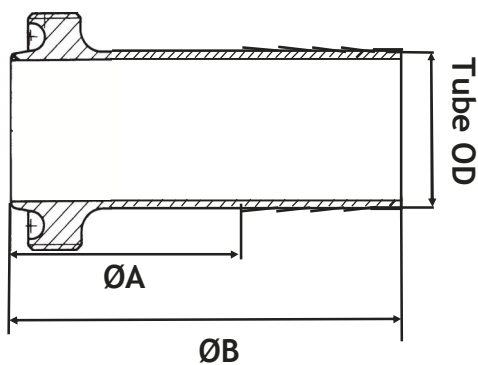

RJT Male Hose Liner

Tube OD		A	B	CODE
Inch	mm	mm	mm	
1	25.4	56.3	106.3	A104-10
1.5	38.1	63.3	111.3	A104-15
2	50.8	63.3	111.3	A104-20
2.5	63.5	73.3	121.3	A104-25
3	76.2	76.3	126.3	A104-30
4	101.6	86.3	146.3	A104-40

Note: This is not a stock item and would be made to order