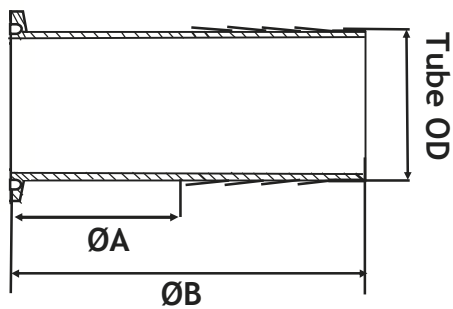

Hose Tail

Plain Hose Tail

Tube OD		A	B	CODE
Inch	mm	mm	mm	
0.5	12.7	27	60	A103-050
0.75	19.01	22	60	A103-075
1	25.4	30	80	A103-1010
1.5	38.1	37	85	A103-1515
2	50.8	37	85	A103-2020
2.5	63.5	47	95	A103-2525
3	76.2	50	100	A103-3030
4	101.6	60	120	A103-4040

Clamp Hose Liner

Tube OD		A	B	CODE
Inch	mm	mm	mm	
0.5	12.7	48.5	81.5	E103-050
0.75	19.01	43.5	81.5	E103-075
1	25.4	51.5	101.5	E103-10
1.5	38.1	58.5	106.5	E103-15
2	50.8	58.5	106.5	E103-20
2.5	63.5	68.5	116.5	E103-25
3	76.2	71.5	121.5	E103-30
4	101.6	81.5	141.5	E103-40

Hose Tail

RJT Female Hose Liner

Tube OD		A	B	CODE
Inch	mm	mm	mm	
1	25.4	42.7	92.7	A103-10
1.5	38.1	49.7	97.7	A103-15
2	50.8	49.7	97.7	A103-20
2.5	63.5	59.7	107.7	A103-25
3	76.2	62.7	112.7	A103-30
4	101.6	72.7	132.7	A103-40