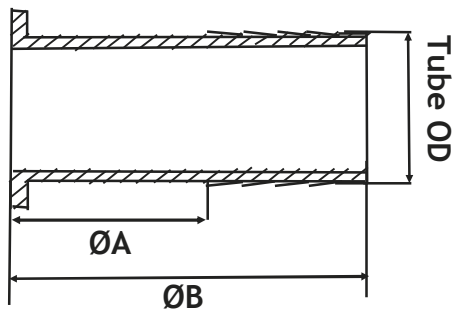

Note: This is not a stock item and would be made to order

Hose Tail

IDF Female Hose Liner

Tube OD		A	B	CODE
Inch	mm	mm	mm	
1	25.4	51.5	101.5	B103-10
1.5	38.1	58.5	106.5	B103-15
2	50.8	58.5	106.5	B103-20
2.5	63.5	68.5	116.5	B103-25
3	76.2	71.5	121.5	B103-30
4	101.6	90.0	150.0	B103-40

Note: This is not a stock item and would be made to order

IDF Male Hose Liner

Tube OD		A	B	CODE
Inch	mm	mm	mm	
1	25.4	51.5	101.5	MTO
1.5	38.1	58.5	106.5	MTO
2	50.8	58.5	106.5	MTO
2.5	63.5	68.5	116.5	MTO
3	76.2	71.5	121.5	MTO
4	101.6	90.0	150.0	MTO

Note: This is not a stock item and would be made to order

Hose Tail

SMS Female Hose Liner

Tube OD		A	B	CODE
Inch	mm	mm	mm	
1	25.4	47	97	MTO
1.5	38.1	57	105	MTO
2	50.8	57	105	MTO
2.5	63.5	72	120	MTO
3	76.2	80	130	MTO
4	101.6	79	139	MTO