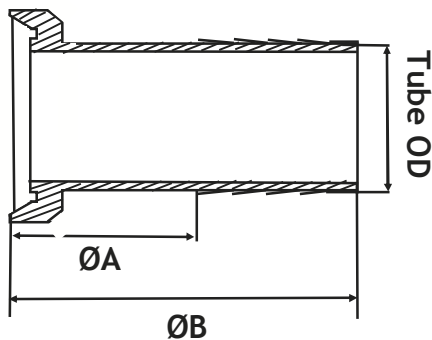

DIN Male Hose Liner

Tube OD		A	B	CODE
Inch	mm	mm	mm	
1	25.4	59	109	MTO
1.5	38.1	69	117	MTO
2	50.8	72	120	MTO
2.5	63.5	86	134	MTO
3	76.2	94	144	MTO
4	101.6	90	150	MTO

Note: This is not a stock item and would be made to order

Further options are available and can be made to your requirements, for more information contact the sales office.