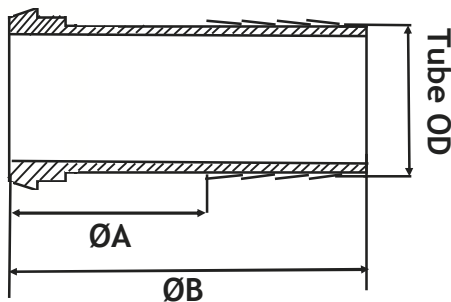

Note: This is not a stock item and would be made to order

Hose Tail

SMS Female Hose Liner

Tube OD		A	B	CODE
Inch	mm	mm	mm	
1	25.4	47	97	MTO
1.5	38.1	57	105	MTO
2	50.8	57	105	MTO
2.5	63.5	72	120	MTO
3	76.2	80	130	MTO
4	101.6	79	139	MTO

Note: This is not a stock item and would be made to order

SMS Male Hose Liner

Tube OD		A	B	CODE
Inch	mm	mm	mm	
1	25.4	45	95	MTO
1.5	38.1	60	108	MTO
2	50.8	62	110	MTO
2.5	63.5	77	125	MTO
3	76.2	85	135	MTO
4	101.6	89	149	MTO

Note: This is not a stock item and would be made to order

Hose Tail

DIN Female Hose Liner

Tube OD		A	B	CODE
Inch	mm	mm	mm	
1	25.4	52	107	MTO
1.5	38.1	63	111	MTO
2	50.8	64	112	MTO
2.5	63.5	79	127	MTO
3	76.2	88	138	MTO
4	101.6	85	145	MTO