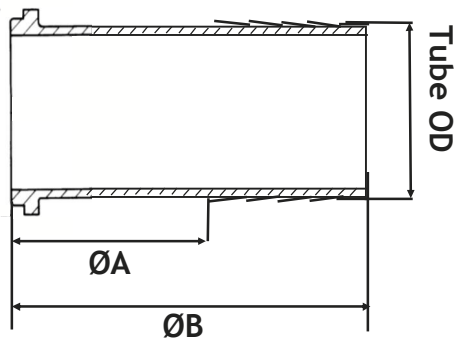

RJT Male Hose Liner

Tube OD		A	B	CODE
Inch	mm	mm	mm	
1	25.4	56.3	106.3	A104-10
1.5	38.1	63.3	111.3	A104-15
2	50.8	63.3	111.3	A104-20
2.5	63.5	73.3	121.3	A104-25
3	76.2	76.3	126.3	A104-30
4	101.6	86.3	146.3	A104-40

Note: This is not a stock item and would be made to order

Hose Tail

IDF Female Hose Liner

Tube OD		A	B	CODE
Inch	mm	mm	mm	
1	25.4	51.5	101.5	B103-10
1.5	38.1	58.5	106.5	B103-15
2	50.8	58.5	106.5	B103-20
2.5	63.5	68.5	116.5	B103-25
3	76.2	71.5	121.5	B103-30
4	101.6	90.0	150.0	B103-40