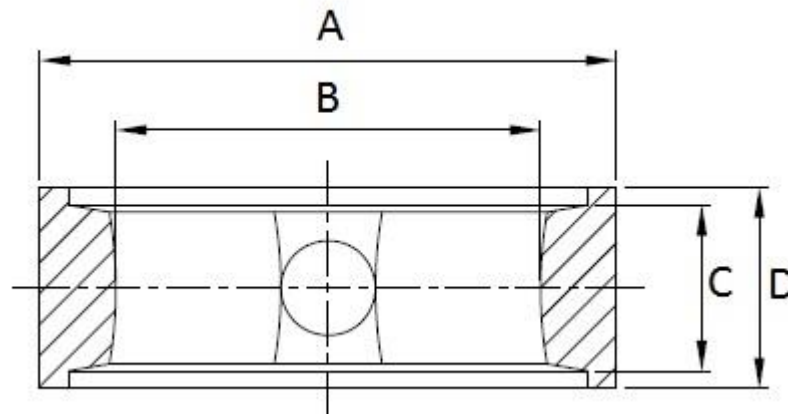

## CSE Butterfly Valve Seal

Available in EPDM as standard with an option for Viton or Silicone

Seals are colour coded for easy identification-Black EPDM, Green Viton, Red Silicone

Tube OD		A	B	C	D	CODE	CODE	CODE
Inch	mm	mm	mm	mm	mm	EPDM	Viton	Silicone
1	25.4	38.1	21	19	23	VDO-010	VD01-10	VDO-10
1.5	38.1	51.8	34	19	23	VDO-015	VD01-15	VDO-15
2	50.8	65.9	48.5	19	23	VDO-020	VD01-20	VDO-20
2.5	63.5	75.9	58.5	19	23	VDO-025	VD01-25	VDO-25
3	76.2	88.4	69.5	21	25	VDO-030	VD01-30	VDO-30
4	101.6	121	99	23.5	29	VDO-040	VD01-40	VDO-40