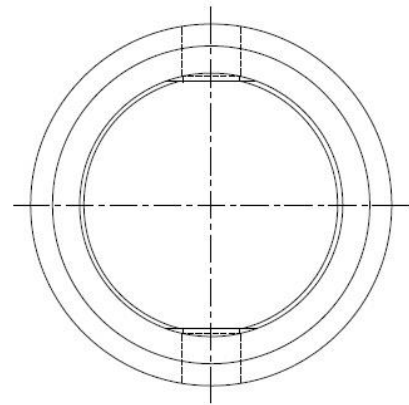

## CSE Butterfly Valve Seal

Available in EPDM as standard with an option for Viton or Silicone

Seals are colour coded for easy identification-Black EPDM, Green Viton, Red Silicone

Tube OD		A	B	C	D	CODE	CODE	CODE
Inch	mm	mm	mm	mm	mm	EPDM	Viton	Silicone
1	25.4	38.1	21	19	23	VDO-010	VD01-10	VDO-10
1.5	38.1	51.8	34	19	23	VDO-015	VD01-15	VDO-15
2	50.8	65.9	48.5	19	23	VDO-020	VD01-20	VDO-20
2.5	63.5	75.9	58.5	19	23	VDO-025	VD01-25	VDO-25
3	76.2	88.4	69.5	21	25	VDO-030	VD01-30	VDO-30
4	101.6	121	99	23.5	29	VDO-040	VD01-40	VDO-40