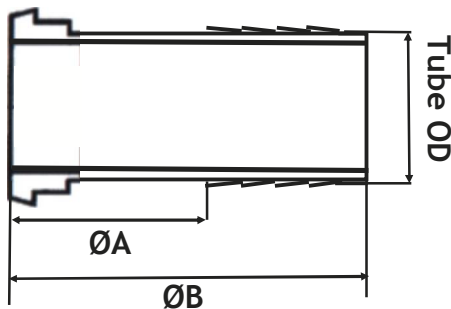

Hose Tail

DIN Female Hose Liner

Tube OD		A	B	CODE
Inch	mm	mm	mm	
1	25.4	52	107	MTO
1.5	38.1	63	111	MTO
2	50.8	64	112	MTO
2.5	63.5	79	127	MTO
3	76.2	88	138	MTO
4	101.6	85	145	MTO

Note: This is not a stock item and would be made to order