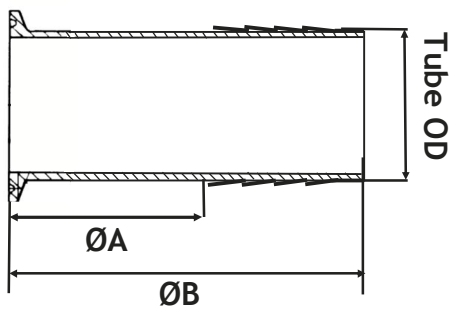

Hose Tail

Plain Hose Tail

Tube OD		A	B	CODE
Inch	mm	mm	mm	
0.5	12.7	27	60	A103-050
0.75	19.01	22	60	A103-075
1	25.4	30	80	A103-1010
1.5	38.1	37	85	A103-1515
2	50.8	37	85	A103-2020
2.5	63.5	47	95	A103-2525
3	76.2	50	100	A103-3030
4	101.6	60	120	A103-4040

Clamp Hose Liner

Tube OD		A	B	CODE
Inch	mm	mm	mm	
0.5	12.7	48.5	81.5	E103-050
0.75	19.01	43.5	81.5	E103-075
1	25.4	51.5	101.5	E103-10
1.5	38.1	58.5	106.5	E103-15
2	50.8	58.5	106.5	E103-20
2.5	63.5	68.5	116.5	E103-25
3	76.2	71.5	121.5	E103-30
4	101.6	81.5	141.5	E103-40

Hose Tail

RJT Female Hose Liner

Tube OD		A	B	CODE
Inch	mm	mm	mm	
1	25.4	42.7	92.7	A103-10
1.5	38.1	49.7	97.7	A103-15
2	50.8	49.7	97.7	A103-20
2.5	63.5	59.7	107.7	A103-25
3	76.2	62.7	112.7	A103-30
4	101.6	72.7	132.7	A103-40