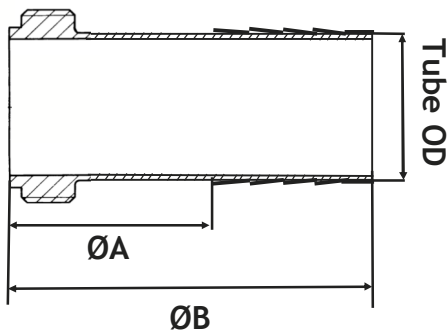

Note: This is not a stock item and would be made to order

Hose Tail

IDF Female Hose Liner

Tube OD		A	B	CODE
Inch	mm	mm	mm	
1	25.4	51.5	101.5	B103-10
1.5	38.1	58.5	106.5	B103-15
2	50.8	58.5	106.5	B103-20
2.5	63.5	68.5	116.5	B103-25
3	76.2	71.5	121.5	B103-30
4	101.6	90.0	150.0	B103-40

Note: This is not a stock item and would be made to order

IDF Male Hose Liner

Tube OD		A	B	CODE
Inch	mm	mm	mm	
1	25.4	51.5	101.5	MTO
1.5	38.1	58.5	106.5	MTO
2	50.8	58.5	106.5	MTO
2.5	63.5	68.5	116.5	MTO
3	76.2	71.5	121.5	MTO
4	101.6	90.0	150.0	MTO