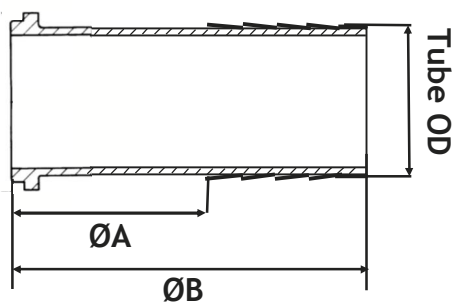

Hose Tail

RJT Female Hose Liner

Tube OD		A	B	CODE
Inch	mm	mm	mm	
1	25.4	42.7	92.7	A103-10
1.5	38.1	49.7	97.7	A103-15
2	50.8	49.7	97.7	A103-20
2.5	63.5	59.7	107.7	A103-25
3	76.2	62.7	112.7	A103-30
4	101.6	72.7	132.7	A103-40

RJT Male Hose Liner

Tube OD		A	B	CODE
Inch	mm	mm	mm	
1	25.4	56.3	106.3	A104-10
1.5	38.1	63.3	111.3	A104-15
2	50.8	63.3	111.3	A104-20
2.5	63.5	73.3	121.3	A104-25
3	76.2	76.3	126.3	A104-30
4	101.6	86.3	146.3	A104-40

Note: This is not a stock item and would be made to order

Hose Tail

IDF Female Hose Liner

Tube OD		A	B	CODE
Inch	mm	mm	mm	
1	25.4	51.5	101.5	B103-10
1.5	38.1	58.5	106.5	B103-15
2	50.8	58.5	106.5	B103-20
2.5	63.5	68.5	116.5	B103-25
3	76.2	71.5	121.5	B103-30
4	101.6	90.0	150.0	B103-40