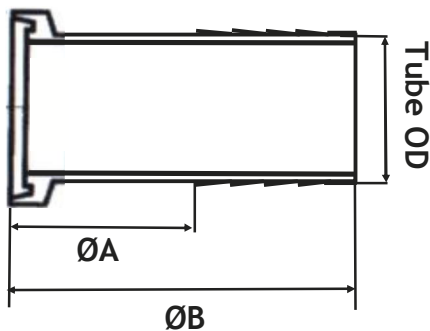

Note: This is not a stock item and would be made to order

SMS Male Hose Liner

Tube OD		A	B	CODE
Inch	mm	mm	mm	
1	25.4	45	95	MTO
1.5	38.1	60	108	MTO
2	50.8	62	110	MTO
2.5	63.5	77	125	MTO
3	76.2	85	135	MTO
4	101.6	89	149	MTO

Note: This is not a stock item and would be made to order

Hose Tail

DIN Female Hose Liner

Tube OD		A	B	CODE
Inch	mm	mm	mm	
1	25.4	52	107	MTO
1.5	38.1	63	111	MTO
2	50.8	64	112	MTO
2.5	63.5	79	127	MTO
3	76.2	88	138	MTO
4	101.6	85	145	MTO

Note: This is not a stock item and would be made to order

DIN Male Hose Liner

Tube OD		A	B	CODE
Inch	mm	mm	mm	
1	25.4	59	109	MTO
1.5	38.1	69	117	MTO
2	50.8	72	120	MTO
2.5	63.5	86	134	MTO
3	76.2	94	144	MTO
4	101.6	90	150	MTO