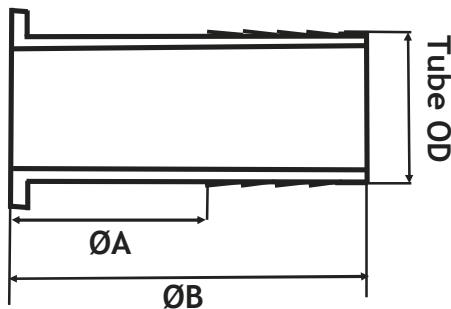

Note: This is not a stock item and would be made to order

IDF Male Hose Liner

Tube OD		A	B	CODE
Inch	mm	mm	mm	
1	25.4	51.5	101.5	MTO
1.5	38.1	58.5	106.5	MTO
2	50.8	58.5	106.5	MTO
2.5	63.5	68.5	116.5	MTO
3	76.2	71.5	121.5	MTO
4	101.6	90.0	150.0	MTO

Note: This is not a stock item and would be made to order

Hose Tail

SMS Female Hose Liner

Tube OD		A	B	CODE
Inch	mm	mm	mm	
1	25.4	47	97	MTO
1.5	38.1	57	105	MTO
2	50.8	57	105	MTO
2.5	63.5	72	120	MTO
3	76.2	80	130	MTO
4	101.6	79	139	MTO