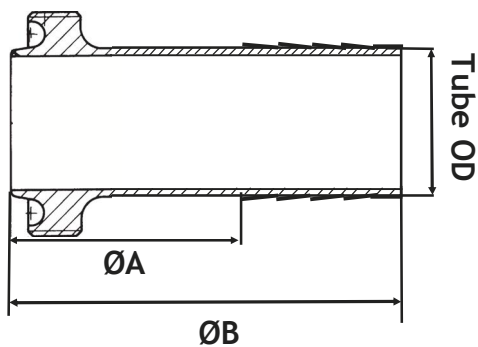

RJT Male Hose Liner

Tube OD		A	B	CODE
Inch	mm	mm	mm	
1	25.4	56.3	106.3	A104-10
1.5	38.1	63.3	111.3	A104-15
2	50.8	63.3	111.3	A104-20
2.5	63.5	73.3	121.3	A104-25
3	76.2	76.3	126.3	A104-30
4	101.6	86.3	146.3	A104-40

Note: This is not a stock item and would be made to order