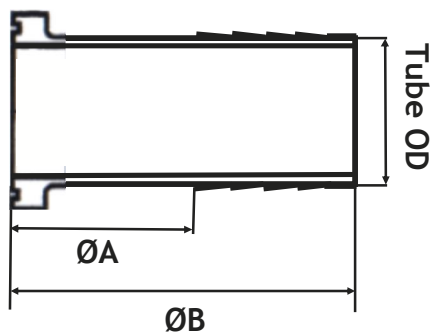

Note: This is not a stock item and would be made to order

IDF Male Hose Liner

Tube OD		A	B	CODE
Inch	mm	mm	mm	
1	25.4	51.5	101.5	MTO
1.5	38.1	58.5	106.5	MTO
2	50.8	58.5	106.5	MTO
2.5	63.5	68.5	116.5	MTO
3	76.2	71.5	121.5	MTO
4	101.6	90.0	150.0	MTO

Note: This is not a stock item and would be made to order

Hose Tail

SMS Female Hose Liner

Tube OD		A	B	CODE
Inch	mm	mm	mm	
1	25.4	47	97	MTO
1.5	38.1	57	105	MTO
2	50.8	57	105	MTO
2.5	63.5	72	120	MTO
3	76.2	80	130	MTO
4	101.6	79	139	MTO

Note: This is not a stock item and would be made to order

SMS Male Hose Liner

Tube OD		A	B	CODE
Inch	mm	mm	mm	
1	25.4	45	95	MTO
1.5	38.1	60	108	MTO
2	50.8	62	110	MTO
2.5	63.5	77	125	MTO
3	76.2	85	135	MTO
4	101.6	89	149	MTO