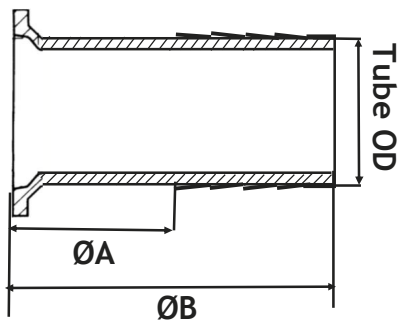

Hose Tail

Plain Hose Tail

Tube OD		A	B	CODE
Inch	mm	mm	mm	
0.5	12.7	27	60	A103-050
0.75	19.01	22	60	A103-075
1	25.4	30	80	A103-1010
1.5	38.1	37	85	A103-1515
2	50.8	37	85	A103-2020
2.5	63.5	47	95	A103-2525
3	76.2	50	100	A103-3030
4	101.6	60	120	A103-4040

Clamp Hose Liner

Tube OD		A	B	CODE
Inch	mm	mm	mm	
0.5	12.7	48.5	81.5	E103-050
0.75	19.01	43.5	81.5	E103-075
1	25.4	51.5	101.5	E103-10
1.5	38.1	58.5	106.5	E103-15
2	50.8	58.5	106.5	E103-20
2.5	63.5	68.5	116.5	E103-25
3	76.2	71.5	121.5	E103-30
4	101.6	81.5	141.5	E103-40

Hose Tail

RJT Female Hose Liner

Tube OD		A	B	CODE
Inch	mm	mm	mm	
1	25.4	42.7	92.7	A103-10
1.5	38.1	49.7	97.7	A103-15
2	50.8	49.7	97.7	A103-20
2.5	63.5	59.7	107.7	A103-25
3	76.2	62.7	112.7	A103-30
4	101.6	72.7	132.7	A103-40