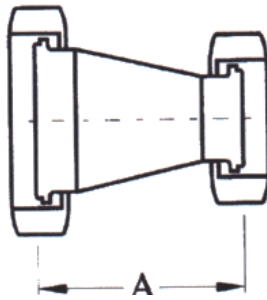

IDF Fitted Cones

Female

Female/Male

Male

Male/Female

SIZE	DIM A	FEMALE	MALE	F/M	M/F
1.5 x 1	90	B154-15	B149-15	B139-15	B144-15
2 x 1	92	B154-20	B149-20	B139-20	B144-20
2.5 x 1	110	B154-25	B149-25	B139-25	B144-25
3 x 1	140	B154-30	B149-30	B139-30	B144-30
2 x 1.5	92	B155-20	B149-20	B139-20	B144-20
2.5 x 1.5	90	B155-25	B149-25	B139-25	B144-25
3 x 1.5	117	B155-30	B149-30	B139-30	B144-30
2.5 x 2	93	B156-25	B149-25	B139-25	B144-25
3 x 2	92	B156-30	B149-30	B139-30	B144-30
4 x 2	143	B156-40	B149-40	B139-40	B144-40
3 x 2.5	100	B157-30	B149-30	B139-30	B144-30
4 x 2.5	118	B157-40	B149-40	B139-40	B144-40
4 x 3	92	B158-40	B149-40	B139-40	B144-40