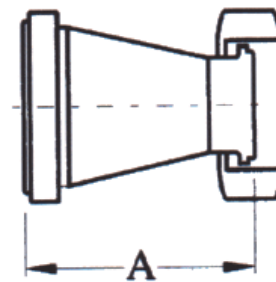

IDF Fitted Cones

Female

Female/Male

Male

Male/Female

SIZE	DIM A	FEMALE	MALE	F/M	M/F
1.5 x 1	90	B154-15	B149-15	B139-15	B144-15
2 x 1	92	B154-20	B149-20	B139-20	B144-20
2.5 x 1	110	B154-25	B149-25	B139-25	B144-25
3 x 1	140	B154-30	B149-30	B139-30	B144-30
2 x 1.5	92	B155-20	B149-20	B139-20	B144-20
2.5 x 1.5	90	B155-25	B149-25	B139-25	B144-25
3 x 1.5	117	B155-30	B149-30	B139-30	B144-30
2.5 x 2	93	B156-25	B149-25	B139-25	B144-25
3 x 2	92	B156-30	B149-30	B139-30	B144-30
4 x 2	143	B156-40	B149-40	B139-40	B144-40
3 x 2.5	100	B157-30	B149-30	B139-30	B144-30
4 x 2.5	118	B157-40	B149-40	B139-40	B144-40
4 x 3	92	B158-40	B149-40	B139-40	B144-40