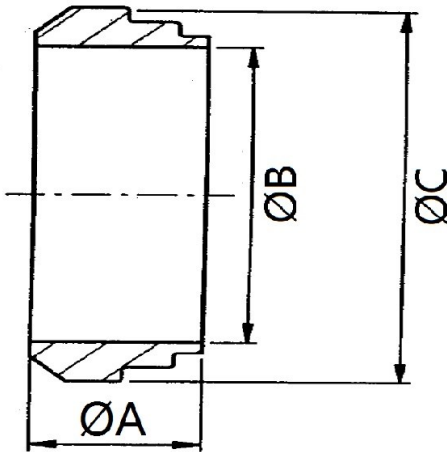

3A ACME Weld Fittings

3A ACME Nut

Tube OD		A	B	C	CODE
Inch	mm	mm	mm	mm	
1	25.4	23.0	30.3	46.0	F04-10
1.5	38.1	24.6	43.4	61.1	F04-15
2	50.8	27.0	56.5	76.2	F04-20
2.5	63.5	30.2	69.6	91.3	F04-25
3	76.2	32.5	82.7	106.4	F04-30
4	101.6	38.1	108.9	137.6	*

3A ACME Male

Tube OD		A	B	C	CODE
Inch	mm	mm	mm	mm	
1	25.4	37.13	22.2	18.3	F06-10
1.5	38.1	50.65	34.9	18.3	F06-15
2	50.8	64.16	47.5	19.1	F06-20
2.5	63.5	77.67	60.2	22.2	F06-25
3	76.2	91.19	72.9	23.1	F06-30
4	101.6	119.25	97.4	26.2	*

Note - 4" Sourced to order, please call the sales office for more information

3A ACME Weld Fittings

3A ACME Liner

Tube OD		A	B	C	CODE
Inch	mm	mm	mm	mm	
1	25.4	18.3	22.2	33.3	F08-10
1.5	38.1	18.3	34.9	46.8	F08-15
2	50.8	19.1	47.5	60.3	F08-20
2.5	63.5	22.3	60.2	73.8	F08-25
3	76.2	23.1	72.9	87.3	F08-30
4	101.6	26.2	97.4	114.3	*