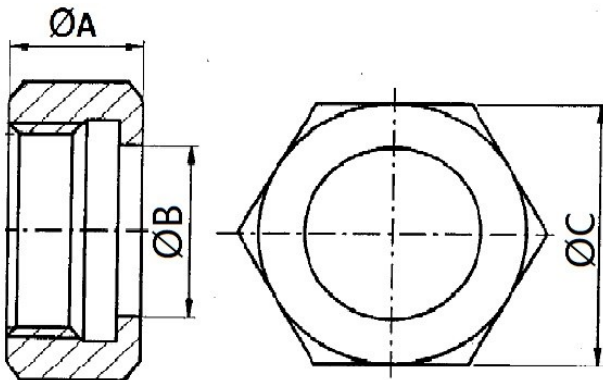

3A ACME Weld Fittings

3A ACME Nut

Tube OD		A	B	C	CODE
Inch	mm	mm	mm	mm	
1	25.4	23.0	30.3	46.0	F04-10
1.5	38.1	24.6	43.4	61.1	F04-15
2	50.8	27.0	56.5	76.2	F04-20
2.5	63.5	30.2	69.6	91.3	F04-25
3	76.2	32.5	82.7	106.4	F04-30
4	101.6	38.1	108.9	137.6	*

3A ACME Male

Tube OD		A	B	C	CODE
Inch	mm	mm	mm	mm	
1	25.4	37.13	22.2	18.3	F06-10
1.5	38.1	50.65	34.9	18.3	F06-15
2	50.8	64.16	47.5	19.1	F06-20
2.5	63.5	77.67	60.2	22.2	F06-25
3	76.2	91.19	72.9	23.1	F06-30
4	101.6	119.25	97.4	26.2	*

Note - 4" Sourced to order, please call the sales office for more information

3A ACME Weld Fittings

3A ACME Liner

Tube OD		A	B	C	CODE
Inch	mm	mm	mm	mm	
1	25.4	18.3	22.2	33.3	F08-10
1.5	38.1	18.3	34.9	46.8	F08-15
2	50.8	19.1	47.5	60.3	F08-20
2.5	63.5	22.3	60.2	73.8	F08-25
3	76.2	23.1	72.9	87.3	F08-30
4	101.6	26.2	97.4	114.3	*

Note - 4" Sourced to order, please call the sales office for more information