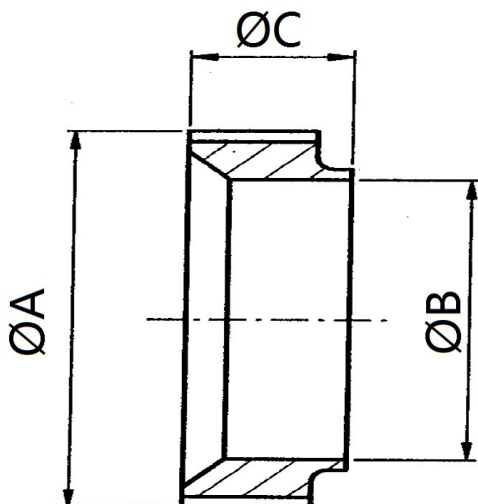

3A ACME Weld Fittings

3A ACME Nut

Tube OD		A	B	C	CODE
Inch	mm	mm	mm	mm	
1	25.4	23.0	30.3	46.0	F04-10
1.5	38.1	24.6	43.4	61.1	F04-15
2	50.8	27.0	56.5	76.2	F04-20
2.5	63.5	30.2	69.6	91.3	F04-25
3	76.2	32.5	82.7	106.4	F04-30
4	101.6	38.1	108.9	137.6	*

3A ACME Male

Tube OD		A	B	C	CODE
Inch	mm	mm	mm	mm	
1	25.4	37.13	22.2	18.3	F06-10
1.5	38.1	50.65	34.9	18.3	F06-15
2	50.8	64.16	47.5	19.1	F06-20
2.5	63.5	77.67	60.2	22.2	F06-25
3	76.2	91.19	72.9	23.1	F06-30
4	101.6	119.25	97.4	26.2	*

Note - 4" Sourced to order, please call the sales office for more information

3A ACME Weld Fittings

3A ACME Liner

Tube OD		A	B	C	CODE
Inch	mm	mm	mm	mm	
1	25.4	18.3	22.2	33.3	F08-10
1.5	38.1	18.3	34.9	46.8	F08-15
2	50.8	19.1	47.5	60.3	F08-20
2.5	63.5	22.3	60.2	73.8	F08-25
3	76.2	23.1	72.9	87.3	F08-30
4	101.6	26.2	97.4	114.3	*

Note - 4" Sourced to order, please call the sales office for more information